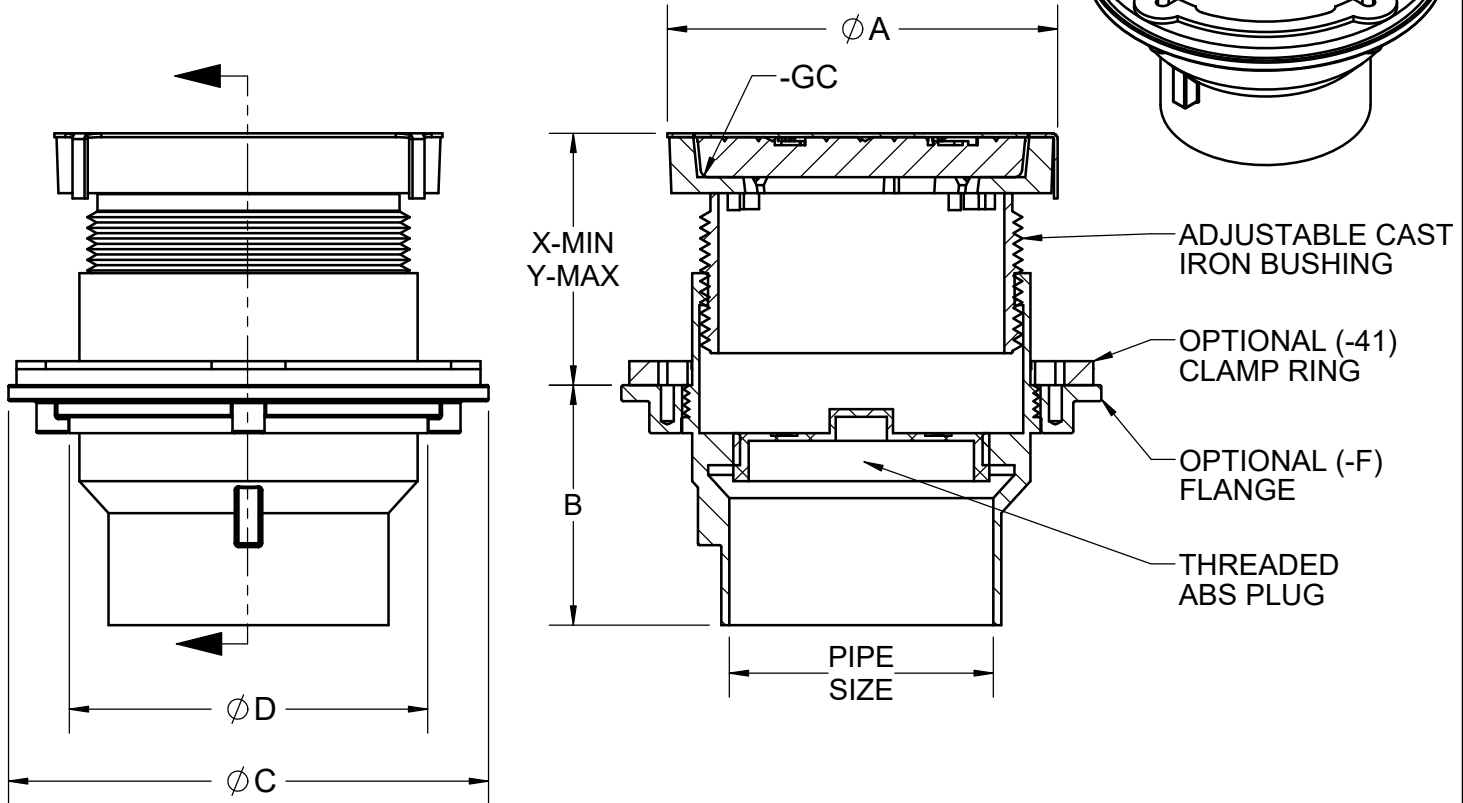

SPECIFICATION:

JOSAM 55000-SS-SD SERIES COATED CAST IRON KLEENATRON® II LEVELEZE® FLOOR CLEANOUT, INTERNAL ABS CLEANOUT PLUG, ADJUSTABLE CAST IRON HOUSING WITH SPECIAL-DUTY SMOOTH SECURED ROUND LAMINATED STAINLESS STEEL COVER.

CLEANOUT
ROUND STAINLESS LAMINATE TOP

SERIES **55000-SS-SD**

FLANGE STANDARD ON 4" -X AND 6" SIZES.

PIPE SIZE	A	B	C	D	X	Y
2"	6 1/8	3 3/4	7 1/2	5 9/16	2 7/8	4 5/8
3"	6 1/8	3 3/4	7 1/2	5 9/16	2 7/8	4 5/8
4"	6 1/8	3 3/4	7 1/2	5 9/16	2 7/8	4 5/8
4" -X	7 3/4	4 1/4	9 3/16	7	2 3/4	4 11/16
5" -Z	6 1/8	3 3/4	7 1/2	5 9/16	2 7/8	4 5/8
6" -Z	7 3/4	4 1/4	9 3/16	7	2 3/4	4 11/16