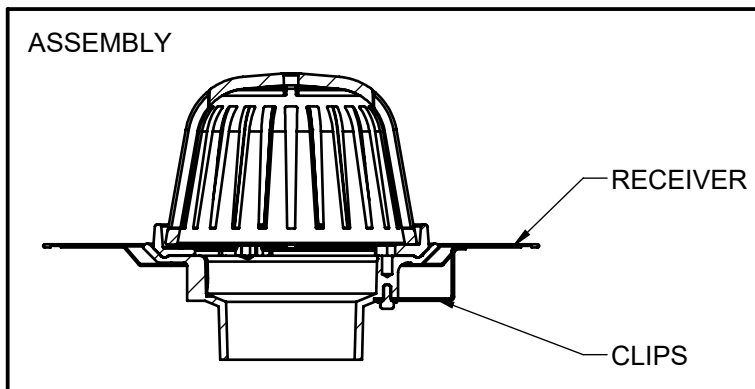

SPECIFICATION:

JOSAM -3C OPTION FOR 22080 SERIES ROOF DRAIN INCLUDES GALVANIZED STEEL DRAIN RECEIVER WITH CLIPS AND HARDWARE.

**ROOF DRAIN
RECEIVER AND CLIPS OPTION**

SERIES **22080-3C**

⚠ WARNING: Cancer and Reproductive Harm - www.P65Warnings.ca.gov