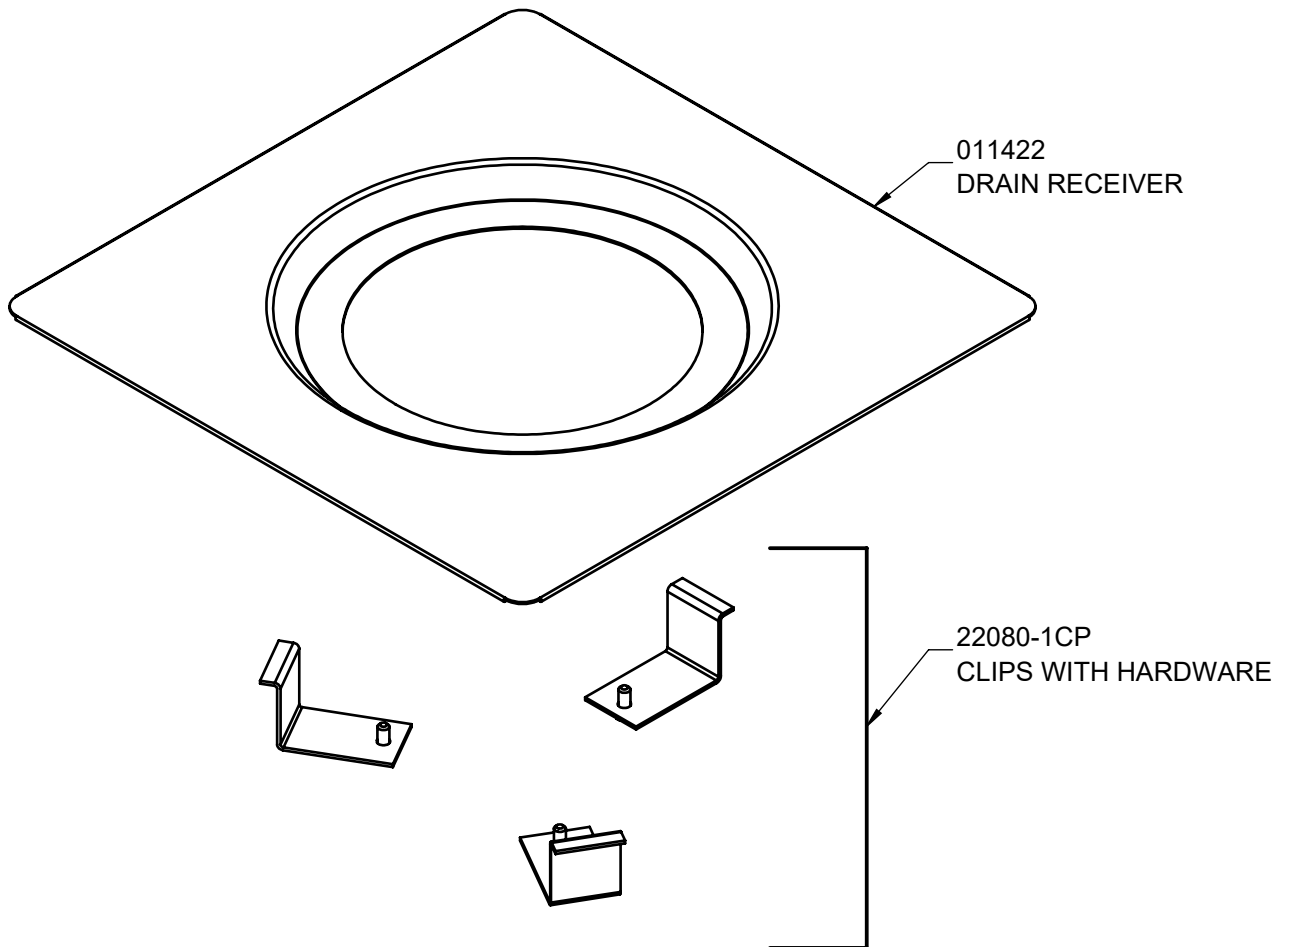

SPECIFICATION:

JOSAM -3C OPTION FOR 22080 SERIES ROOF DRAIN INCLUDES GALVANIZED STEEL DRAIN RECEIVER WITH CLIPS AND HARDWARE.

**ROOF DRAIN
RECEIVER AND CLIPS OPTION**

SERIES **22080-3C**

⚠ WARNING: Cancer and Reproductive Harm - www.P65Warnings.ca.gov